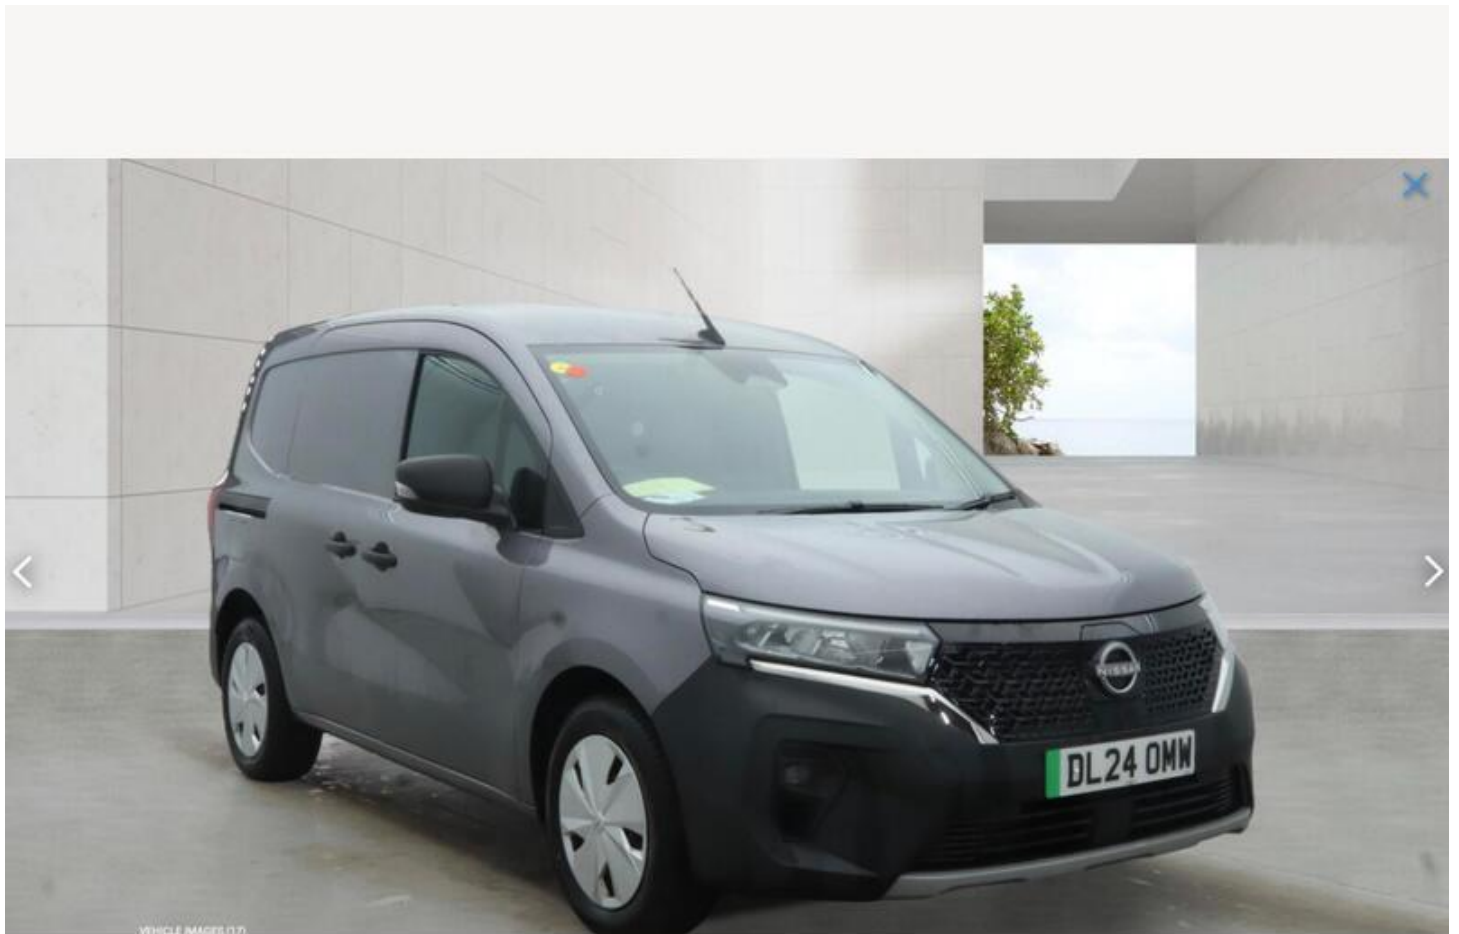

2024 (24) Nissan Townstar

45kWh Acenta Auto L1 6dr

£11,800.00

+ VAT

Mileage 13,665 M	Transmission Automatic	Fuel Electric	Body Type Panel Van	Colour Grey	Engine -
----------------------------	----------------------------------	-------------------------	-------------------------------	-----------------------	--------------------

Description

This 2024 electric Nissan Townstar presents an exceptional ownership proposition, having been driven only 13,665 miles by its single owner. The Acenta Auto L1 6dr derivative boasts a 45 kWh battery, offering a maximum range of 178 miles when new. Charging is convenient, with a full charge at home using a 7kW charger taking approximately 6 hours and 18 minutes, while rapid public charging can replenish the battery from empty to 80% in just 39 minutes. Inside, you'll find an 8in colour touchscreen infotainment system complete with Apple CarPlay and Android Auto, rear parking sensors for easier manoeuvring, automatic climate control for consistent comfort, and bright LED headlights with daytime running lights. The Townstar is powered by an efficient electric motor delivering 120 bhp, providing a responsive driving experience. These features collectively indicate a superior offering compared to other vehicles in its class. The combination of its low mileage, single owner history, and comprehensive list of modern features makes this Nissan Townstar a compelling choice for those seeking a practical and well equipped electric vehicle.